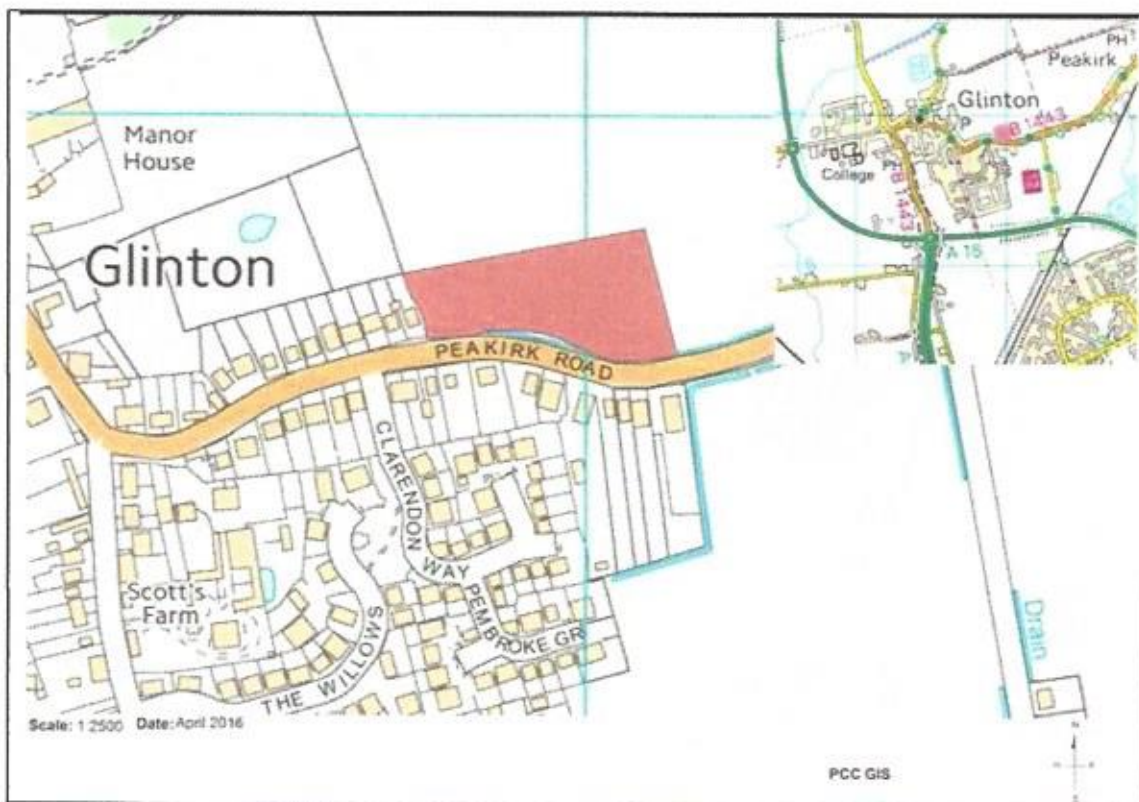

Site Number: GLI004M

Site Name: Land off Peakirk Road, Ginton

Site Status / Old Ref: New Site

Settlement: Ginton

Hierarchy: Medium Village

Ward / Parish: Ginton

Proposed Use: Housing

Current Use: Agricultural

Brownfield / Greenfield: Greenfield

Site Area (ha): 1.02

Submitted Capacity
(dwellings): 30

Location Plan:

The inclusion of this site does not represent any decision by the council and does not provide the site with any kind of planning status.