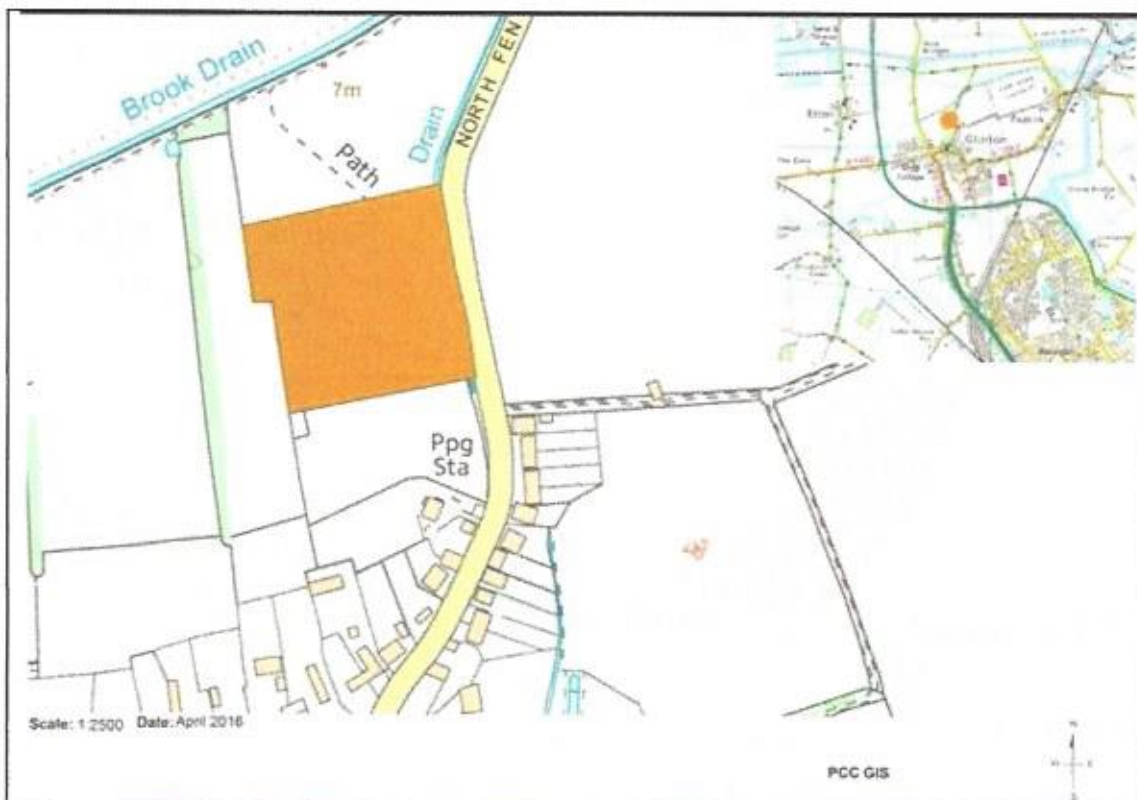

Site Status / Old Ref: New Site

Settlement: Ginton

Hierarchy: Medium Village

Ward / Parish: Ginton

Proposed Use: Housing

Current Use: Agricultural

Brownfield / Greenfield: Greenfield

Site Area (ha): 1.02

Location Plan:

The inclusion of this site does not represent any decision by the council and does not provide the site with any kind of planning status.

Site Number: GLI006H

Site Name:	Land off North Fen Road, Glington
Site Status / Old Ref:	New Site
Settlement:	Glington
Hierarchy:	Medium Village
Ward / Parish:	Glington
Proposed Use:	Housing
Current Use:	Agricultural
Brownfield / Greenfield:	Greenfield
Site Area (ha):	1.68
Submitted Capacity (dwellings):	20

Location Plan:

The inclusion of this site does not represent any decision by the council and does not provide the site with any kind of planning status.

Site Number: GLI007H

Site Name:	Land off Lincoln Road, adjacent to playfield, Glington
Site Status / Old Ref:	H093, E020, H139
Settlement:	Glington
Hierarchy:	Medium Village
Ward / Parish:	Glington
Proposed Use:	Housing
Current Use:	Agricultural
Brownfield / Greenfield:	Greenfield
Site Area (ha):	7.54
Submitted Capacity (dwellings):	68

Location Plan:

The inclusion of this site does not represent any decision by the council and does not provide the site with any kind of planning status.

Site Number: GLI002M

Site Name:	Land west of Lincoln Road
Site Status / Old Ref:	New Site
Settlement:	Countryside
Hierarchy:	Countryside
Ward / Parish:	Glington
Proposed Use:	Mixed Use
Current Use:	Agricultural
Brownfield / Greenfield:	Greenfield
Site Area (ha):	5.43
Submitted Capacity (dwellings):	0